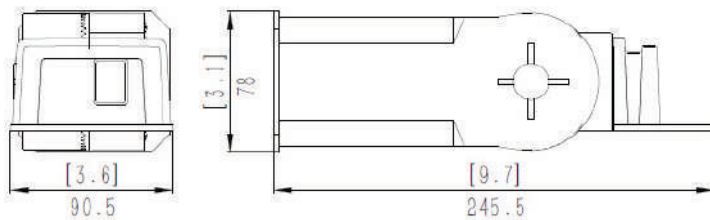

DIMENSION

Trunnion-G3

Straight Arm

Slip Fitter

RENO SHOEBOX ACCESSORIES - Trunion-G3 / Slip Fitter / Arm

DIMENSION