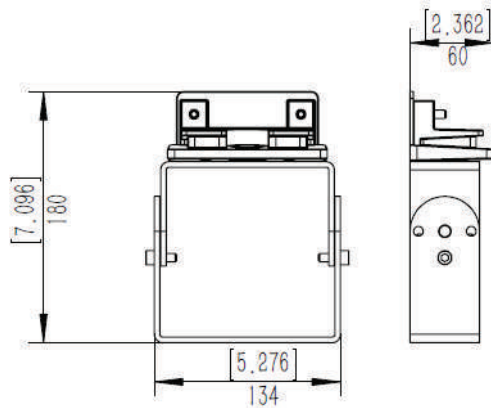

Date:

Type:

Project Name:

Part Number:

RENO SHOEBOX ACCESSORIES - Trunnion-G3 / Slip Fitter / Arm

Trunnion

Slip Fitter

Arm

DIMENSION

Trunnion-G3

Straight Arm

Slip Fitter

RENO SHOEBOX ACCESSORIES - Trunion-G3 / Slip Fitter / Arm

DIMENSION