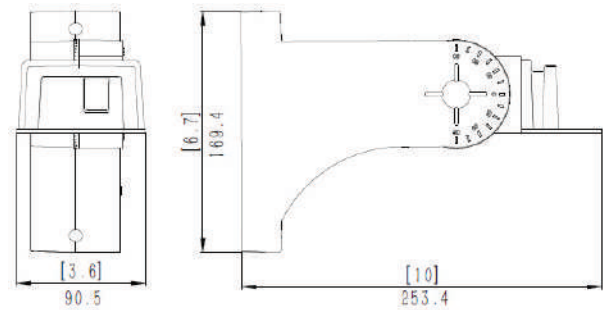

Date:

Type:

Project Name:

Part Number:

RENO SHOEBOX ACCESSORIES - Trunnion-G3 / Slip Fitter / Arm

Trunnion

Slip Fitter

Arm

DIMENSION

Trunnion-G3

Straight Arm

Slip Fitter

RENO SHOEBOX ACCESSORIES - Trunion-G3 / Slip Fitter / Arm

DIMENSION